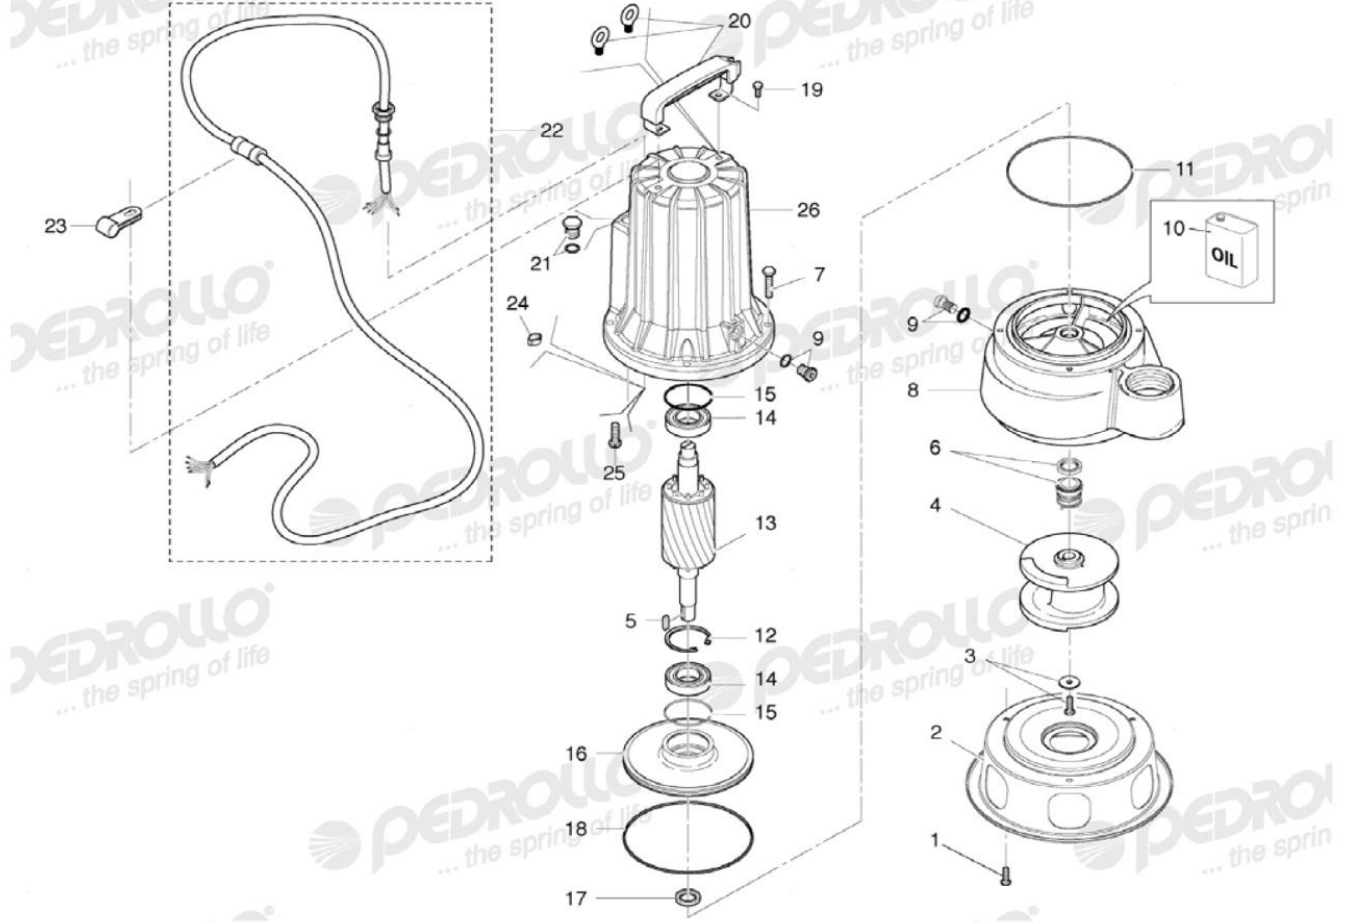

CITY PATROL

**CİTY - WİLO - PEDROLLA POMPA KARŞILAŞTIRMA TABLOSU**

CİTY	WİLO	PEDROLLA
RANGER	TP-R	VXM
SECURITY	TP-S	ZDM
MS 08	WC-404	PLURİ JET
COBRA		ZXM
JET SS		JCRM
PATROL	TP-P	MCM
TİTAN	TP-T	JXC
JS		JSWM
PRO NCO		
IC - SS		AL-RED